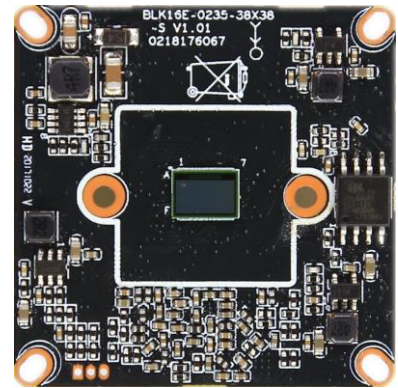

IPG-80HE20PS-S

2.0M H.265 IP Camera Module

Features:

- 1080P HD resolution,clear and fine images;
- Support 2D/3D noise reduction,digital wide dynamic;
- Advanced H.265/H.264 video compression,Super low rate,high definition quality of image;
- Professional anti-lightning,conform to GB/T17626.5 and IEC61000-4-5.
- Support ONVIF;access third party;
- Support various mobile monitoring(iPhone,Android);
- Provide web、CMS、center platform management software MYEYE,provide SDK development
- Support cloud technology,easy to achieve network penetration,fro in-line and alarm information pushed